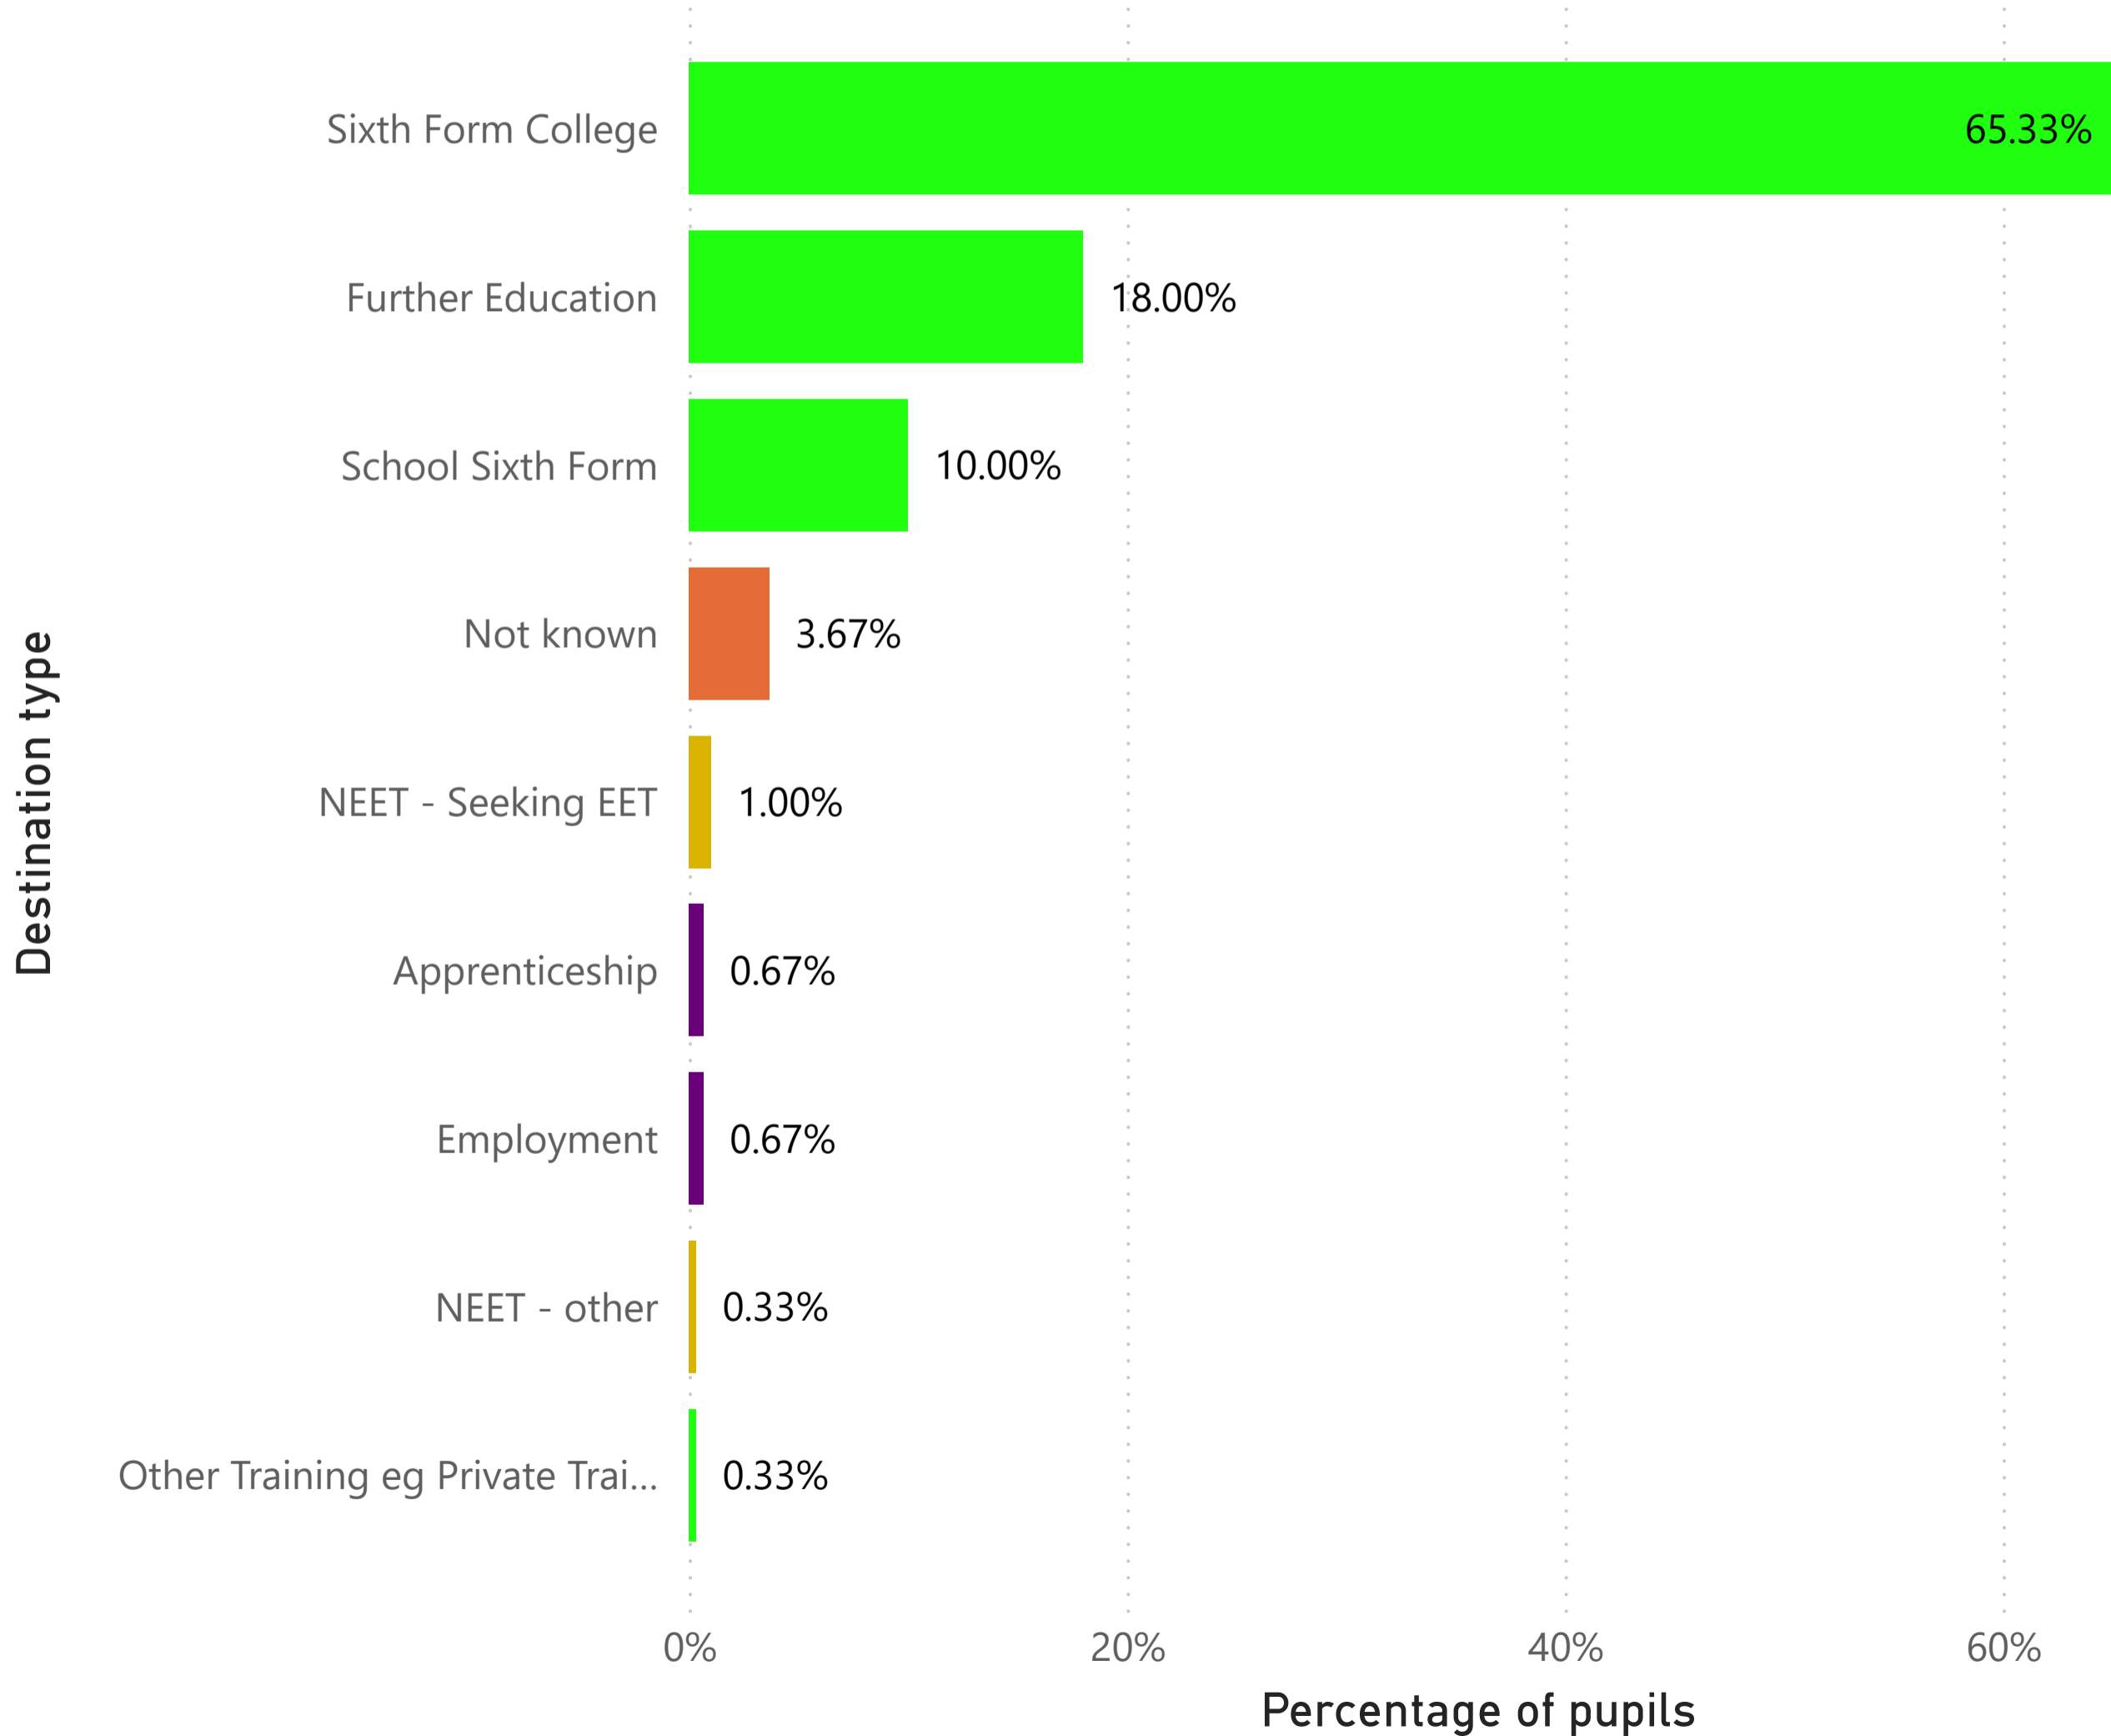

Destination of pupils by Year 11 School

School

Millais School

Percentage of pupils by Destination type