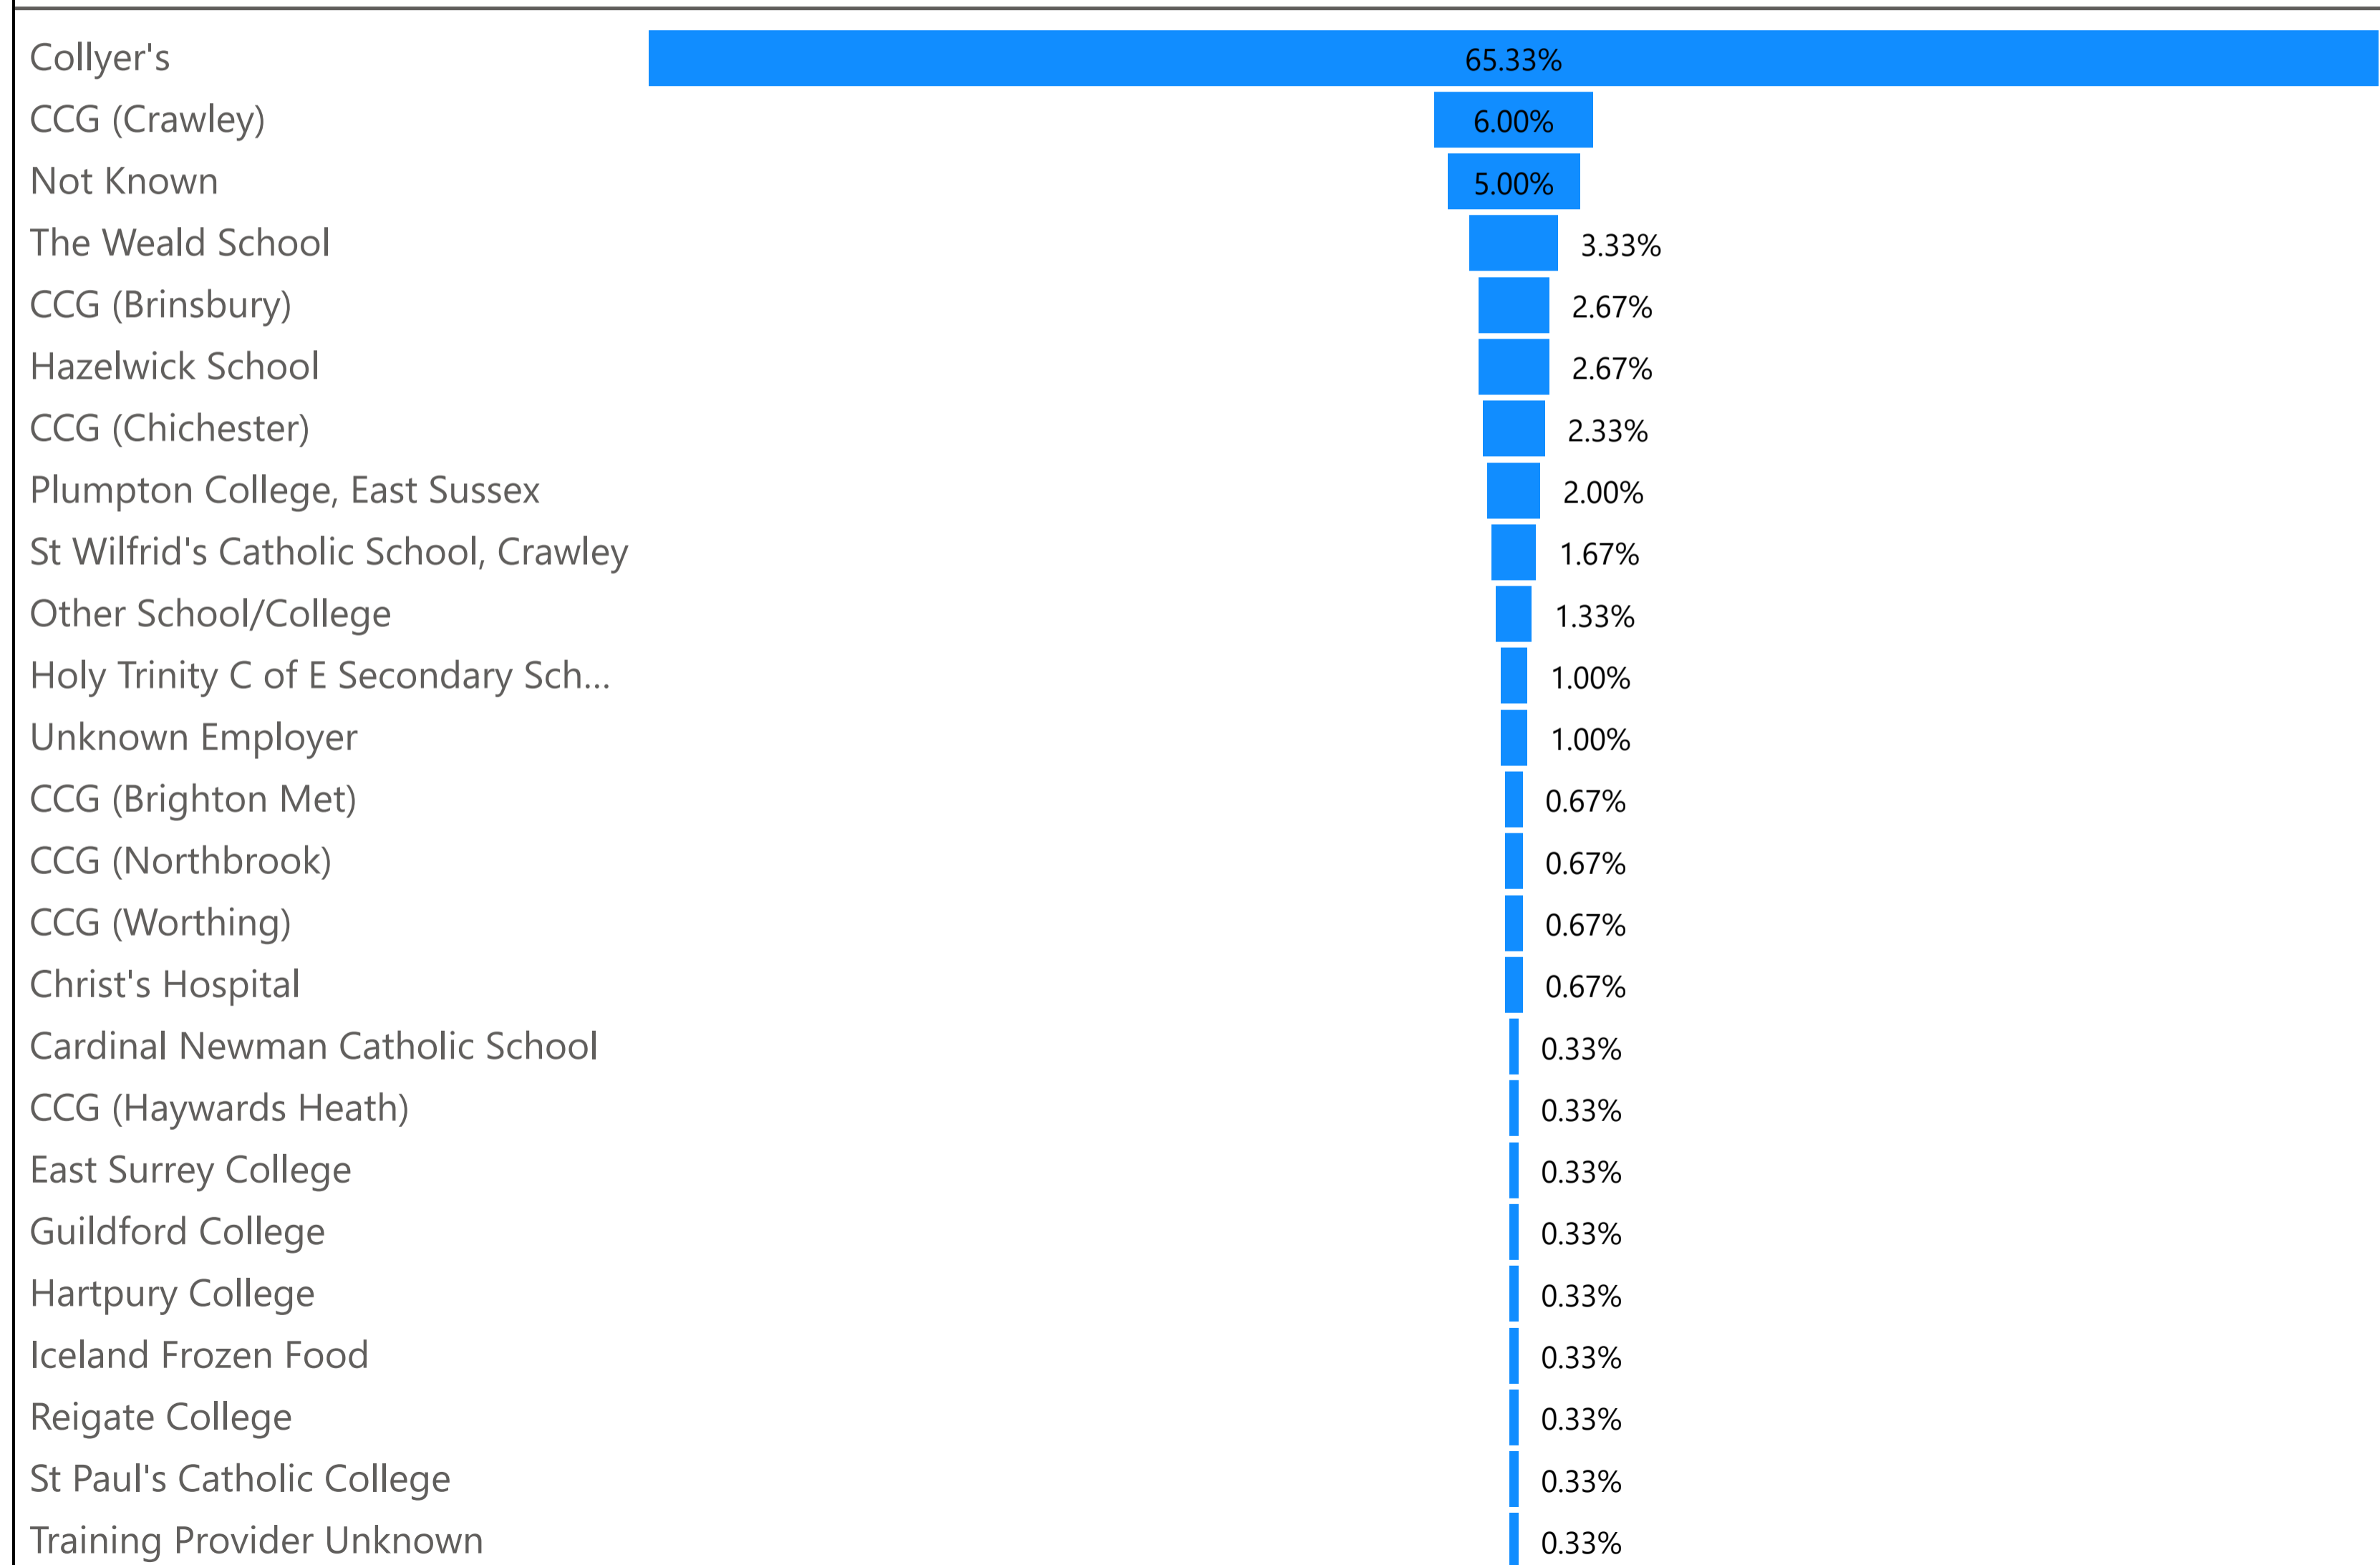

Destination of pupils by Year 11 School Actual Destination

School

Millais School

300

Number of pupils

% of pupils by Actual Destination

Actual Destination	Number of pupils
Collyer's	196
CCG (Crawley)	18
Not Known	15
The Weald School	10
CCG (Brinsbury)	8
Hazelwick School	8
CCG (Chichester)	7
Plumpton College, East Sussex	6
St Wilfrid's Catholic School, Crawley	5
Other School/College	4
Holy Trinity C of E Secondary School, Crawley	3
Unknown Employer	3
CCG (Brighton Met)	2
CCG (Northbrook)	2
CCG (Worthing)	2
Christ's Hospital	2
Cardinal Newman Catholic School	1
CCG (Haywards Heath)	1
East Surrey College	1
Guildford College	1
Hartpury College	1
Iceland Frozen Food	1
Reigate College	1
St Paul's Catholic College	1
Training Provider Unknown	1