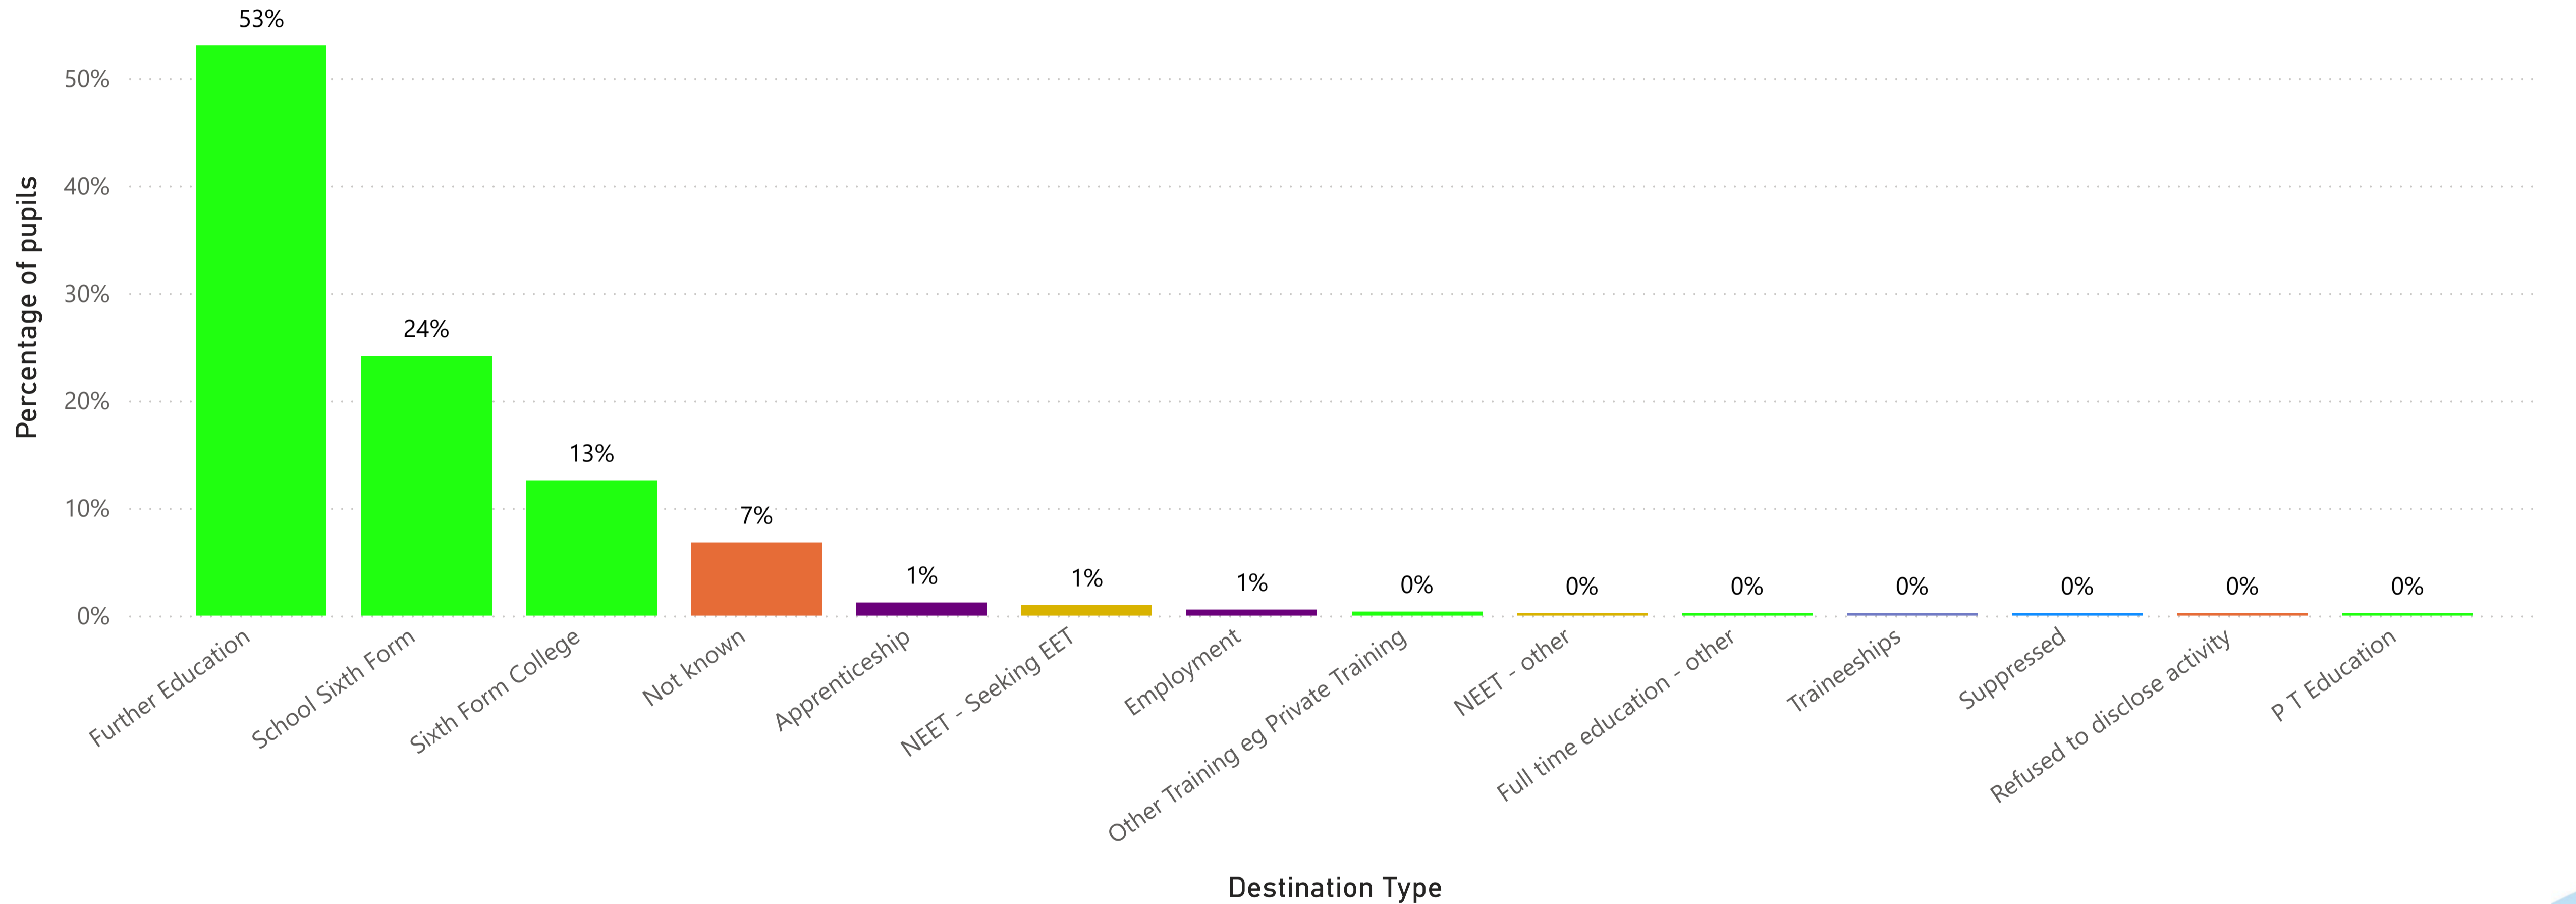

Description of what is in the dashboard

The survey relates to the activity of all young people who have reached the compulsory school leaving age in 2024 on or around 1 November 2024. Those pupils with unknown or NEET destinations, may have since established an alternative destination, but this is not presented here. Other school/college and unknown employer destinations refer to pupils that have an EET (Education Employment Training) status, however the specific establishment name is unknown. Please note that some destinations have been suppressed due to sensitivity.

Key Headlines

*Please note these figures do not add up to 100% due to suppressed sensitive data.

West Sussex Pupil Destinations by Destination Type

West Sussex Pupil % by Destination Type

Destination of pupils by Year 11 School