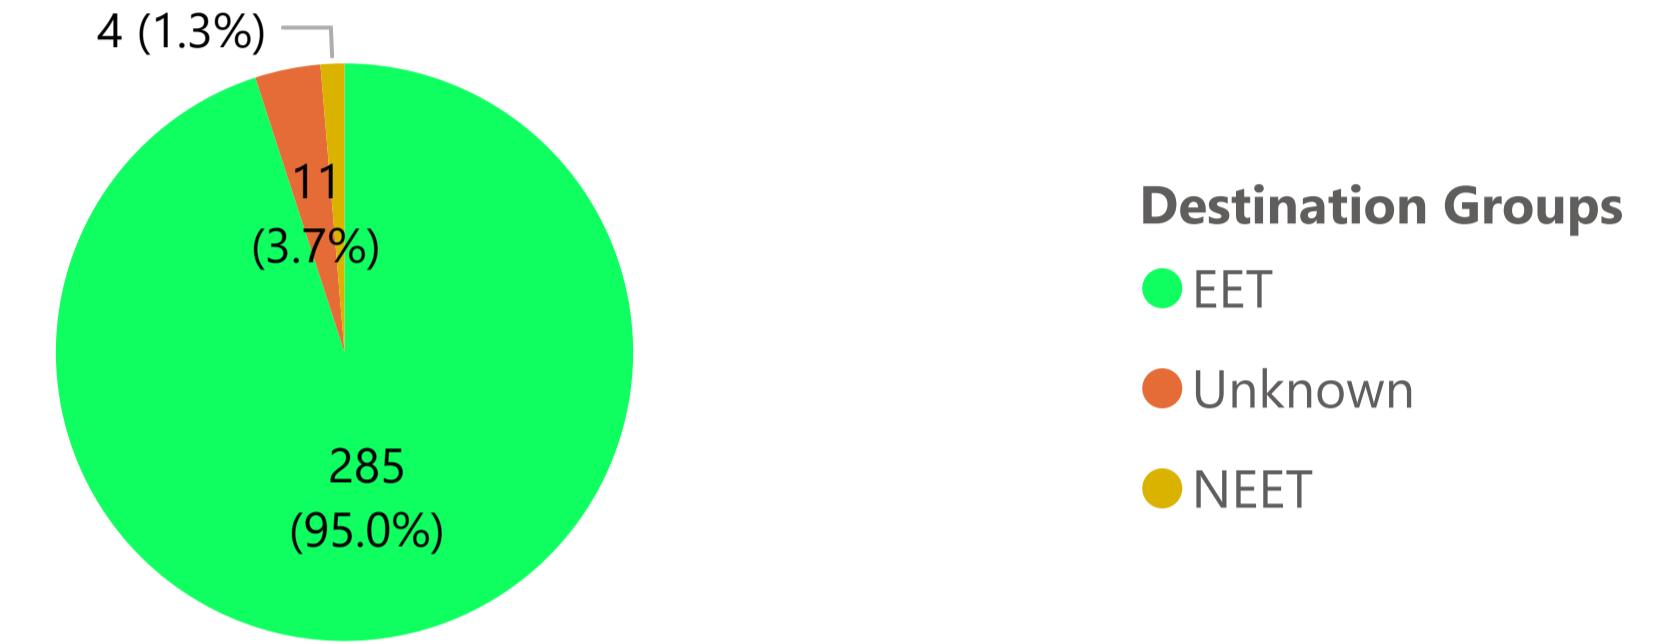

Percentage of pupils by Destination Groups

Destination Type	Number of pupils	Percentage of pupils
Sixth Form College	196	65.33%
Further Education	54	18.00%
School Sixth Form	30	10.00%
Not known	11	3.67%
NEET - Seeking EET	3	1.00%
Apprenticeship	2	0.67%
Employment	2	0.67%
NEET - other	1	0.33%
Other Training eg Private Training	1	0.33%
Total	300	100.00%