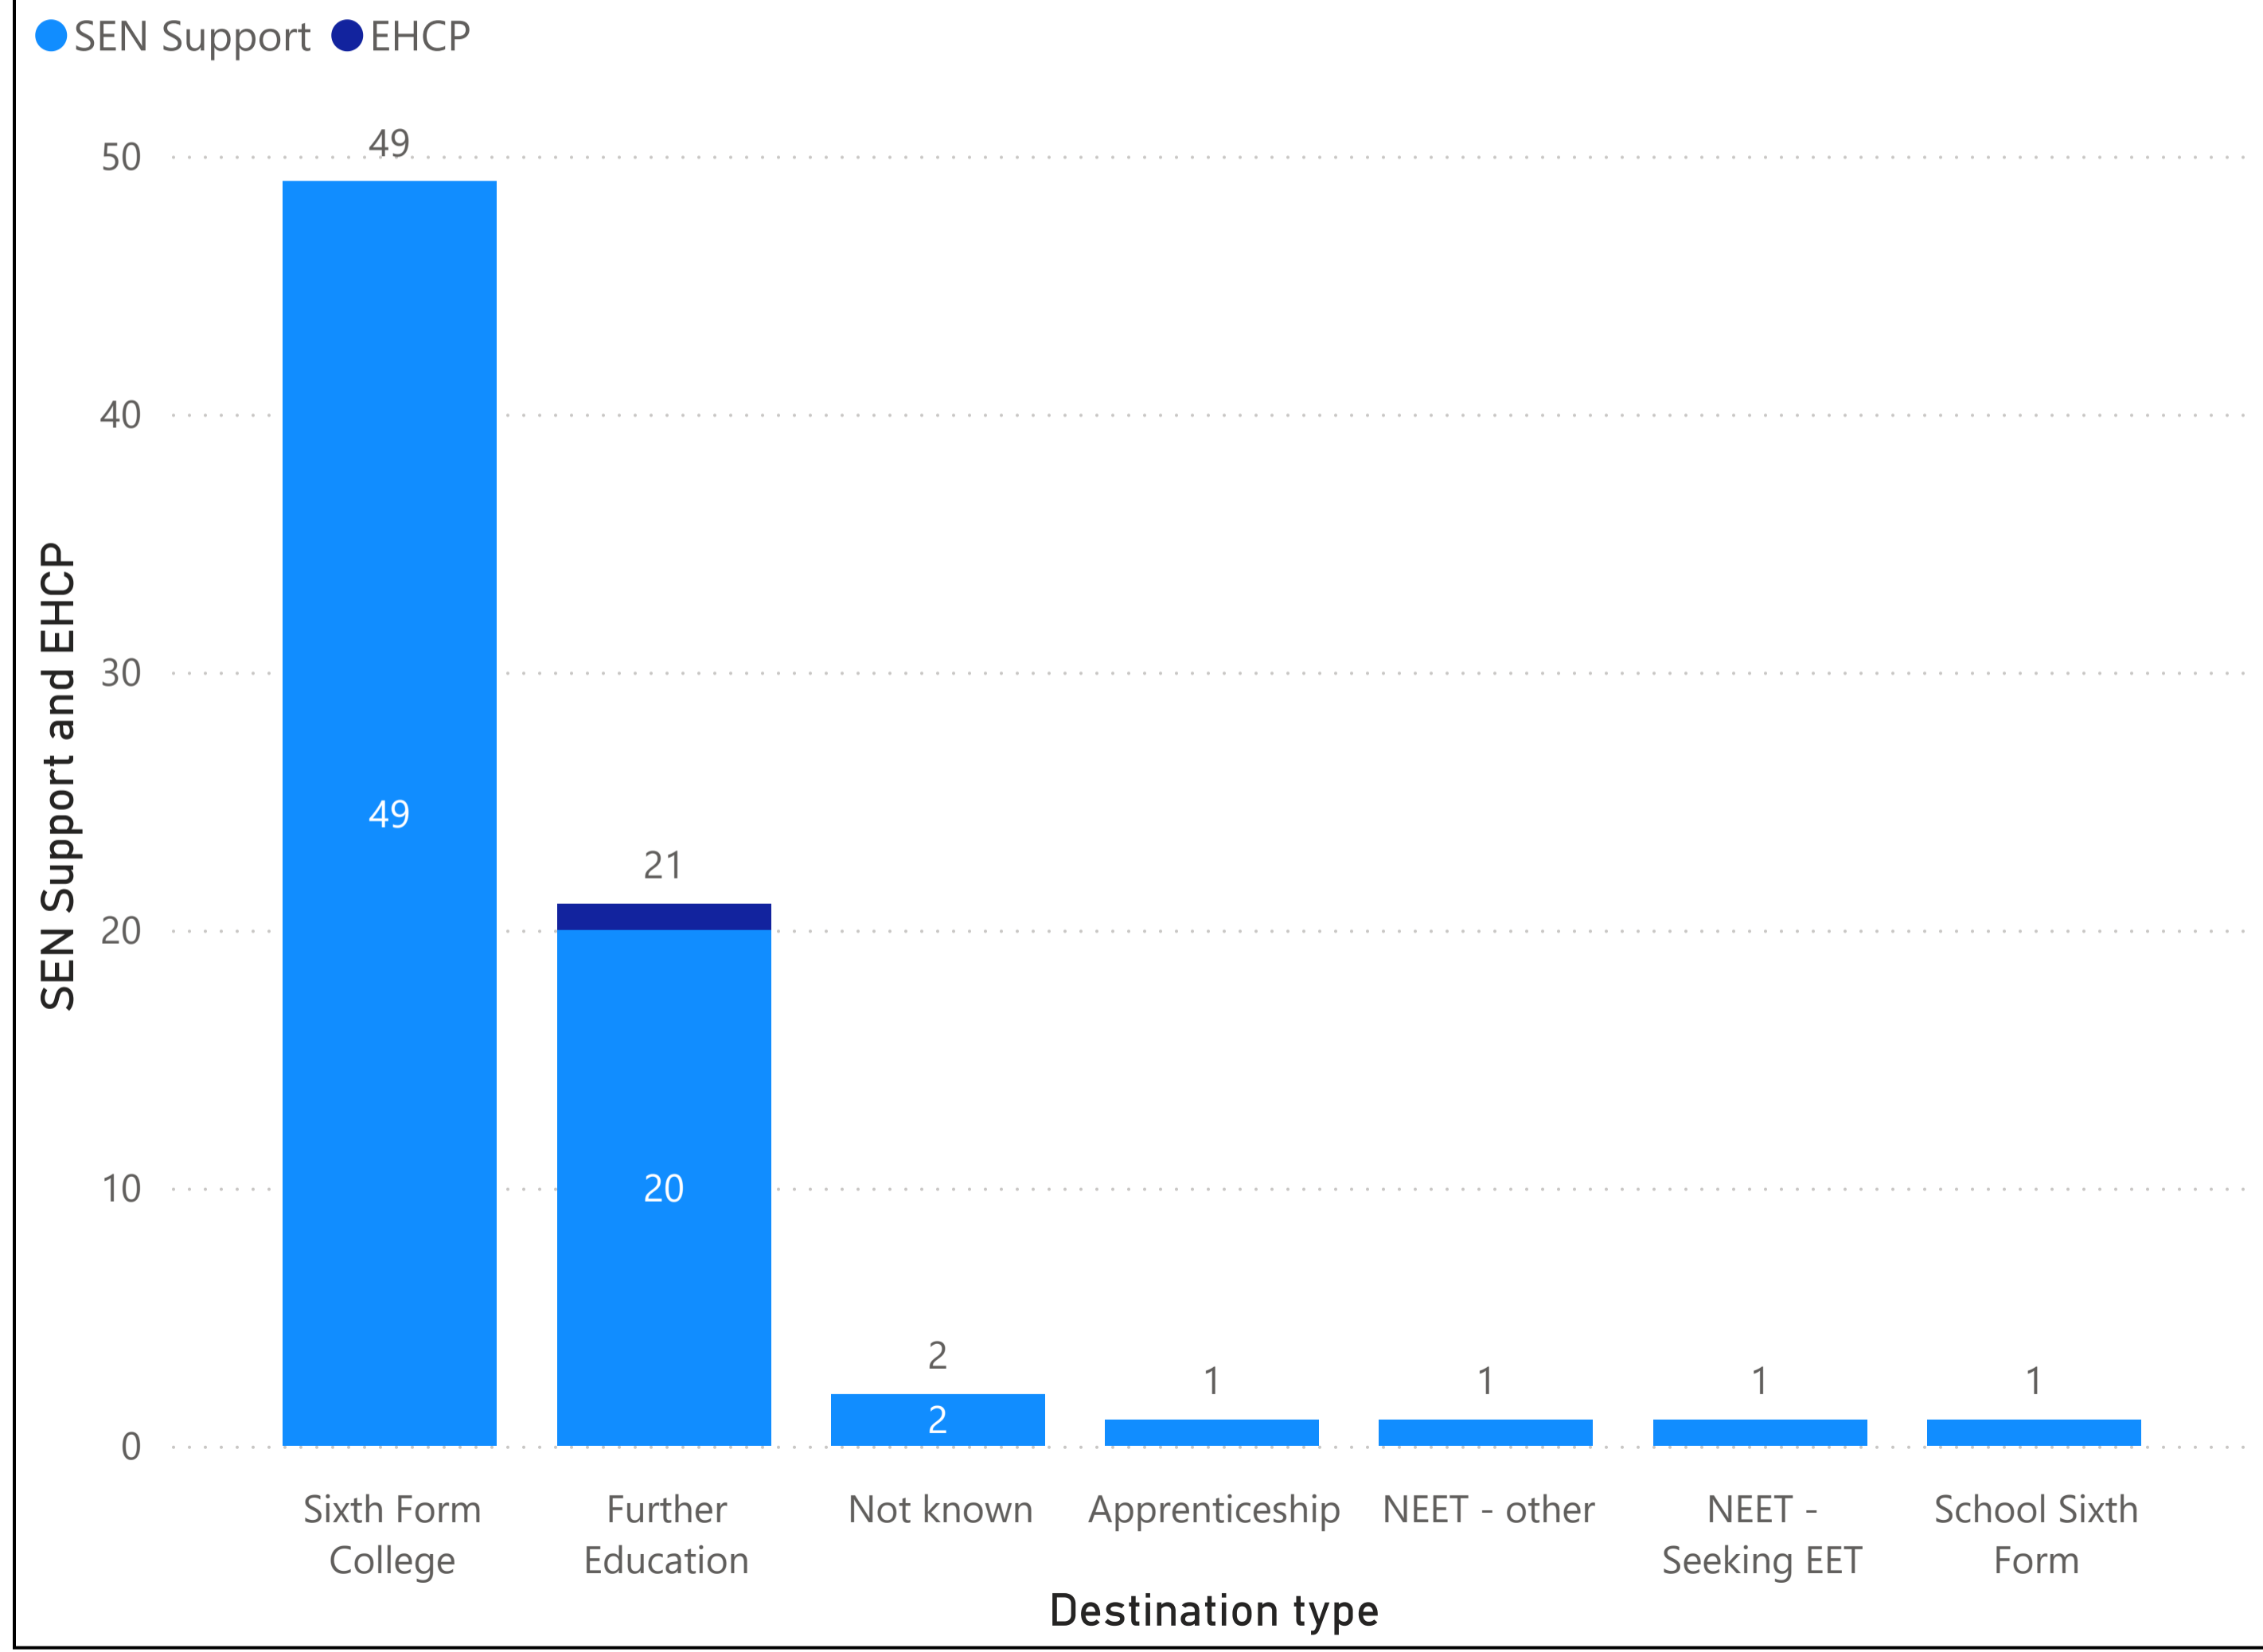

Description of what is in the dashboard

The survey relates to the activity of all young people who have reached the compulsory school leaving age in 2024 on or around 1 November 2024. Those pupils with unknown or NEET destinations, may have since established an alternative destination, but this is not presented here. Other school/college and unknown employer destinations refer to pupils that have an EET (Education Employment Training) status, however the specific establishment name is unknown. Please note that some destinations have been suppressed due to sensitivity.

Destination of pupils by Year 11 School Actual Destination

School

Millais School

300

Number of pupils

% of pupils by Actual Destination

Actual Destination	Number of pupils
Collyer's	196
CCG (Crawley)	18
Not Known	15
The Weald School	10
CCG (Brinsbury)	8
Hazelwick School	8
CCG (Chichester)	7
Plumpton College, East Sussex	6
St Wilfrid's Catholic School, Crawley	5
Other School/College	4
Holy Trinity C of E Secondary School, Crawley	3
Unknown Employer	3
CCG (Brighton Met)	2
CCG (Northbrook)	2
CCG (Worthing)	2
Christ's Hospital	2
Cardinal Newman Catholic School	1
CCG (Haywards Heath)	1
East Surrey College	1
Guildford College	1
Hartpury College	1
Iceland Frozen Food	1
Reigate College	1
St Paul's Catholic College	1
Training Provider Unknown	1

Destination of pupils by Year 11 School - SEND Destination

School

Millais School ▼

SEN Support and EHCP by Destination type

<p>1</p> <p>EHCP</p>	<p>75</p> <p>SEN Support</p>
-----------------------------	-------------------------------------

Destination Type	EHCP	SEN Support ▼
Sixth Form College		65.33%
Further Education	100.00%	26.67%
Not known		2.67%
Apprenticeship		1.33%
NEET - other		1.33%
NEET - Seeking EET		1.33%
School Sixth Form		1.33%
Total	100.00%	100.00%